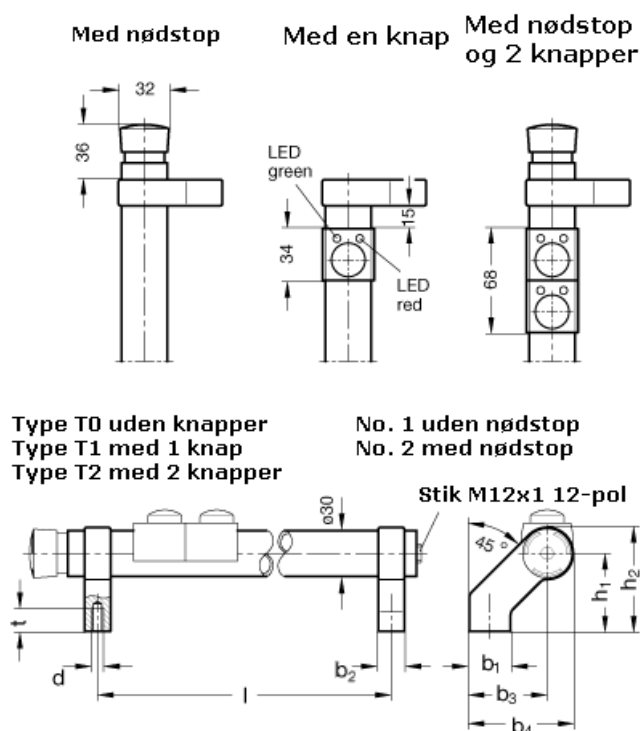

Article number: 201024030021

Description: E+G Tubular handles with switches
GN 332-300-SW-T2-1

Measures

b1 = 27	t = 15
b2 = 17	
b3 = 51	
b4 = 68	
d = M 8	
h1 = 51	
h2 = 68	
l = 300	